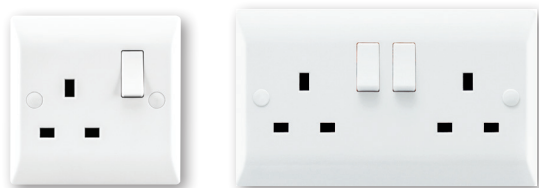

*Excludes Vogue dimmers which have a 1 year guarantee and the Vogue USB sockets have a 2 year guarantee.

ROCKER SWITCHES

VWPR21W

VWPR22W

VWPR23W

Product Code	Description	Plate Size	Pack Qty
VWPR11W	1 Gang 10AX 1 Way Rocker	86mm x 86mm	10
VWPR21W	1 Gang 10AX 2 Way Rocker	86mm x 86mm	10
VWPR22W	2 Gang 10AX 2 Way Rocker	86mm x 86mm	10
VWPR23W	3 Gang 10AX 2 Way Rocker	146mm x 86mm	10
VWPR24W	4 Gang 10AX 2 Way Rocker	146mm x 86mm	5
VWPR26W	6 Gang 10AX 2 Way Rocker	146mm x 146mm	5
VWPR31W	1 Gang 10AX Intermediate Rocker	86mm x 86mm	10
VWPTPW	10A Triple Pole Rocker	86mm x 86mm	10
VWPAR21W	Architrave 1 Gang 10AX 2 Way Rocker	40mm x 86mm	10

PULL CORD SWITCHES

Product Code	Description	Pack Qty
VWPCS6AW	6A 2 Way Single Pole Pull Cord Switch	5
VWPCS45DPNW	45A Double Pole + Neon Pull Cord Switch	8

POWER SOCKETS

VWPSS1W

VWPSS2W

Product Code	Description	Plate Size	Pack Qty
VWPSS1W	1 Gang 13A Double Pole Switched Socket	86mm x 86mm	10
VWPSS1NW	1 Gang 13A DP Switched Socket + Neon	86mm x 86mm	10
VWPSS2W	2 Gang 13A Double Pole Switched Socket	146mm x 86mm	5
VWPSS2NW	2 Gang 13A DP Switched Socket + Neon	146mm x 86mm	5
VWPU55W	1 Gang 5A Unswitched Socket	86mm x 86mm	10
VWPU13W	1 Gang 13A Unswitched Socket	86mm x 86mm	10
VWPU99W	2 Gang 13A Unswitched Socket	146mm x 86mm	5
VWPSSHW	Shaver Dual Voltage Socket	86mm x 146mm	1