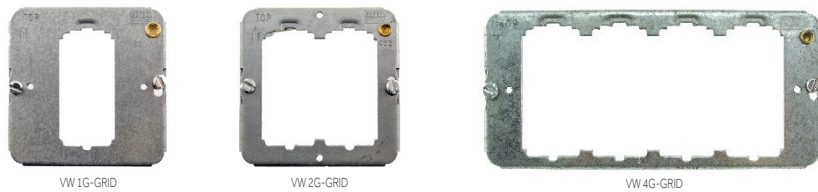

FIXING GRID