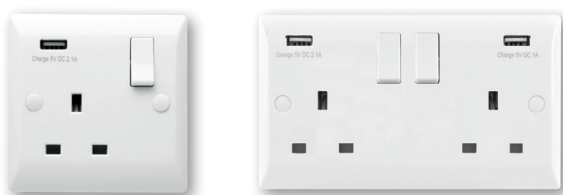

USB POWER SOCKETS

VWPSS1USBX1W

VWPSS2USBX2W

Product Code	Description	Plate Size	Pack Qty
VWPSS1USBX1W	1 Gang 13A USB Switched Socket	86mm x 86mm	10
VWPSS2USBX2W	2 Gang 13A USB Switched Socket	146mm x 86mm	5