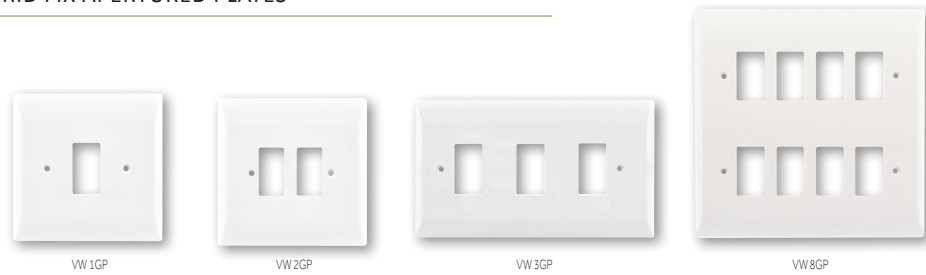

GRID FIX APERTURED PLATES