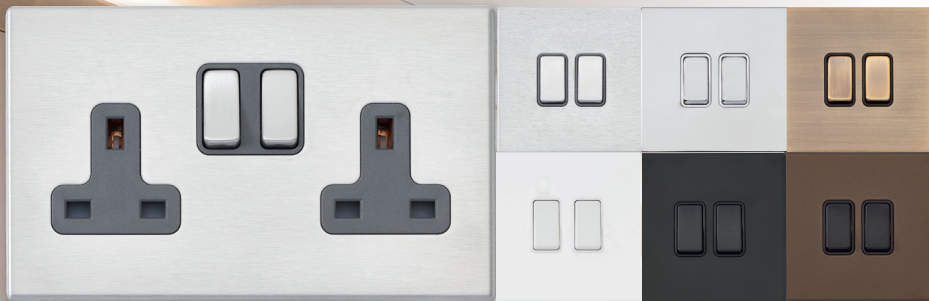

Hamilton[®]
making connections beautifully

Wiring Accessories • Circuit Protection • Smart Lighting • Audio Solutions

Hartland G2 Range

NEW Hartland G2 Screwless ...at a screw-loose price!

- Hamilton quality assured on all our products
- First Class customer service and after-care
- Experienced customer services team waiting to take your call
- Quotes and orders dealt with same day
- Hundreds of lines in stock now
- Next Day Delivery, local pick up available
- Contact us for your nearest stockists