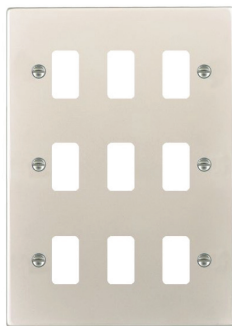

7P 9GP

1 gang 13A Switched Socket Grid Fix Aperture Plate (Grids supplied with inserts)

2 gang 13A Switched Socket Grid Fix Aperture Plate (Grids supplied with inserts)

Plate Finish

	8 Gang Grid Fix Aperture Plate with Grid	9 Gang Grid Fix Aperture Plate with Grid	12 Gang Grid Fix Aperture Plate with Grid	1 gang 13A Switched Socket Grid Fix Aperture Plate (Grids supplied with inserts)	2 gang 13A Switched Socket Grid Fix Aperture Plate (Grids supplied with inserts)
Antique Brass	79 8GP	79 9GP	79 12GP	79 SS1GP	79 SS2GP
Black Nickel	78 8GP	78 9GP	78 12GP	78 SS1GP	78 SS2GP
Bright Chrome	77 8GP	77 9GP	77 12GP	77 SS1GP	77 SS2GP
Bright Steel	73 8GP	73 9GP	73 12GP	73 SS1GP	73 SS2GP
Gloss White	70 8GP	70 9GP	70 12GP	70 SS1GP	70 SS2GP
Matt Black	-	-	-	-	-
Matt White	7MW 8GP	7MW 9GP	7MW 12GP	-	-
Pearl Oyster	7P 8GP	7P 9GP	7P 12GP	7P SS1GP	7P SS2GP
Polished Brass	71 8GP	71 9GP	71 12GP	71 SS1GP	71 SS2GP
Richmond Bronze	-	-	-	-	-
Satin Brass	72 8GP	72 9GP	72 12GP	72 SS1GP	72 SS2GP
Satin Chrome	76 8GP	76 9GP	76 12GP	76 SS1GP	76 SS2GP
Satin Steel	74 8GP	74 9GP	74 12GP	74 SS1GP	74 SS2GP
Nominal Size: Minimum Wall Box Depth:	146.0mm x 146.0mm As Per Inserts	146.0mm x 210mm As Per Inserts	146.0mm x 210mm As Per Inserts	88.0mm x 88.0mm As Per Insert	144.5mm x 88.0mm As Per Insert

Note: Minimum Wall Box depth is dependant on the Grid Fix insert fitted, please see the main catalogue for the complete range of inserts.