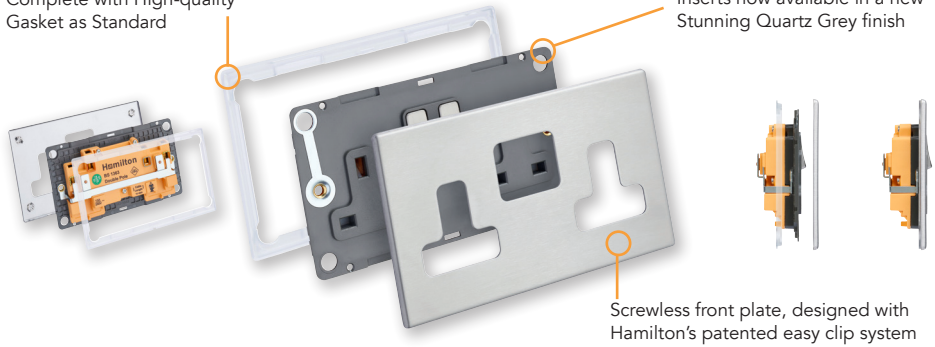

Hartland G2 Features

Complete with High-quality Gasket as Standard

Inserts now available in a new Stunning Quartz Grey finish

- New Hartland G2 Range comes in six superb finishes
- More additions to the range coming soon
- Slim, Sleek & Stylish affordable solution for the savvy contractor
- Ready to order products in stock for next day delivery