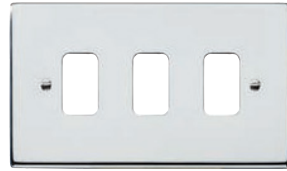

77 3GP

Plate Finish / Insert					
	1 gang Apertured Plate with Grid	2 gang Apertured Plate with Grid	3 gang Apertured Plate with Grid	4 gang Apertured Plate with Grid	6 gang Apertured Plate with Grid
Antique Brass	79 1GP	79 2GP	79 3GP	79 4GP	79 6GP
Black Nickel	78 1GP	78 2GP	78 3GP	78 4GP	78 6GP
Bright Chrome	77 1GP	77 2GP	77 3GP	77 4GP	77 6GP
Bright Steel	73 1GP	73 2GP	73 3GP	73 4GP	73 6GP
Gloss White	70 1GP	70 2GP	70 3GP	70 4GP	70 6GP
Matt Black	-	-	-	-	
Matt White	7MW 1GP-	7MW 2GP	7MW 3GP-	7MW 4GP	7MW 6GP
Pearl Oyster	7P 1GP	7P 2GP	7P 3GP	7P 4GP	7P 6GP
Polished Brass	71 1GP	71 2GP	71 3GP	71 4GP	71 6GP
Richmond Bronze	7RB 1GP-	7RB 2GP	7RB 3GP-	7RB 4GP	-
Satin Brass	72 1GP	72 2GP	72 3GP	72 4GP	72 6GP
Satin Chrome	76 1GP	76 2GP	76 3GP	76 4GP	76 4GP
Satin Steel	74 1GP	74 2GP	74 3GP	74 4GP	74 6GP
Nominal Size:	88mm x 88mm	88mm x 88mm	145.4mm x 88.0mm	145.4mm x 88.0mm	146mm x 146mm
Minimum Wall Box Depth:	As Per Insert	As Per Inserts	As Per Inserts	As Per Inserts	As Per Inserts