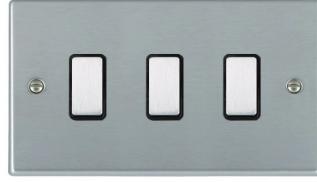

Hartland

Multi-Way Touch Slave Controllers

71 1XTS PB-B

72 2XTS SB-W

76 3XTS SC-B

Plate Finish	Insert Finish/ Surround Colour				
		1 gang Multi-Way Touch Slave Controller	2 gang Multi-Way Touch Slave Controller	3 gang Multi-Way Touch Slave Controller	4 gang Multi-Way Touch Slave Controller
Antique Brass	Antique Brass/Black	79 1XTS AB-B	79 2XTS AB-B	79 3XTS AB-B	79 4XTS AB-B
Black Nickel	Black Nickel/Black	78 1XTS BK-B	78 2XTS BK-B	78 3XTS BK-B	78 4XTS BK-B
Bright Chrome	Bright Chrome/Black	77 1 XTS BC-B	77 2 XTS BC-B	77 3XTS BC-B	77 4XTS BC-B
Bright Chrome	Bright Chrome/White	77 1 XTS BC-W	77 2 XTS BC-W	77 3XTS BC-W	77 4XTS BC-W
Bright Steel	Bright Chrome/Black	73 1XTS BC-B	73 2XTS BC-B	73 3XTS BC-B	73 4XTS BC-B
Bright Steel	Bright Chrome/White	73 1XTS BC-W	73 2XTS BC-W	73 3XTS BC-W	73 4XTS BC-W
Gloss White	-	-	-	-	-
Matt Black	-	-	-	-	-
Matt White	-	-	-	-	-
Pearl Oyster	-	-	-	-	-
Polished Brass	Polished Brass/Black	71 1XTS PB-B	71 2XTS PB-B	71 3XTS PB-B	71 4XTS PB-B
Polished Brass	Polished Brass/White	71 1XTS PB-W	71 2XTS PB-W	71 3XTS PB-W	71 4XTS PB-W
Richmond Bronze	-	-	-	-	-
Satin Brass	Satin Brass/Black	72 1XTS SB-B	72 2XTS SB-B	72 3XTS SB-B	72 4XTS SB-B
Satin Brass	Satin Brass/White	72 1XTS SB-W	72 2XTS SB-W	72 3XTS SB-W	72 4XTS SB-W
Satin Chrome	Satin Chrome/Black	76 1XTS SC-B	76 2XTS SC-B	76 3XTS SC-B	76 4XTS SC-B
Satin Chrome	Satin Chrome/White	76 1XTS SC-W	76 2XTS SC-W	76 3XTS SC-W	76 4XTS SC-W
Satin Steel	Satin Steel/Black	74 1XTS SS-B	74 2XTS SS-B	74 3XTS SS-B	74 4XTS SS-B
Satin Steel	Satin Steel/White	74 1XTS SS-W	74 2XTS SS-W	74 3XTS SS-W	74 4XTS SS-W
Nominal Size:		88.0mm x 88.0mm	88.0mm x 88.0mm	144.5mm x 88.0mm	144.5mm x 88.0mm
Minimum Wall Box Depth:		35mm	35mm	35mm	35mm