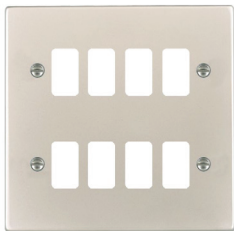

Hartland

GRID-IT Grid Fix Plates complete with Fixing Grid

7P 8GP