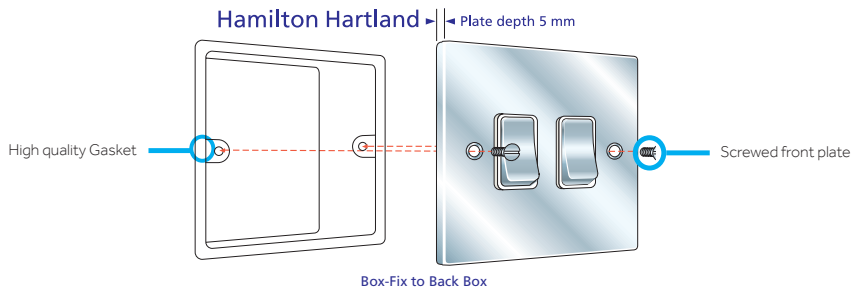

Hartland®Box-fix Features

Stylish, slimline screwed wiring accessories

12 Metal Finishes in Stock now

A range of sleek and stylish accessories with slim front plates to complement today's interiors. This attractive range is available in many elegant finishes with complementary switch insert finishes.

- Slim, sleek and stylish
- Elegant finishes with complementary switch
- Standard box-fix electrical accessories
- Grid Fix and Euro Fix options are also available