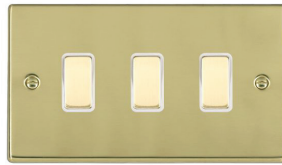

Hartland

Resistive/Inductive Trailing Edge Touch Master Multi-Way Dimmers

78 1XTM BK-B

73 2XTM BC-W

71 3XTM PB-W

Plate Finish	Insert Finish/ Surround Colour	 1 gang 250W/210VA Resistive/Inductive Trailing Edge Touch Master Multi-Way Dimmer	 2 gang 250W/210VA Resistive/Inductive Trailing Edge Touch Master Multi-Way Dimmer	 3 gang 250W/210VA Resistive/Inductive Trailing Edge Touch Master Multi-Way Dimmer	 4 gang 250W/210VA Resistive/Inductive Trailing Edge Touch Master Multi-Way Dimmer
Antique Brass	Antique Brass/Black	79 1XTM AB-B	79 2XTM AB-B	79 3XTM AB-B	79 4XTM AB-B
Black Nickel	Black Nickel/Black	78 1XTM BK-B	78 2XTM BK-B	78 3XTM BK-B	78 4XTM BK-B
Bright Chrome	Bright Chrome/Black	77 1XTM BC-B	77 2XTM BC-B	77 3XTM BC-B	77 4XTM BC-B
Bright Chrome	Bright Chrome/White	77 1XTM BC-W	77 2XTM BC-W	77 3XTM BC-W	77 4XTM BC-W
Bright Steel	Bright Chrome/Black	73 1XTM BC-B	73 2XTM BC-B	73 3XTM BC-B	73 4XTM BC-B
Bright Steel	Bright Chrome/White	73 1XTM BC-W	73 2XTM BC-W	73 3XTM BC-W	73 4XTM BC-W
Gloss White	-	-	-	-	-
Matt Black	-	-	-	-	-
Matt White	-	-	-	-	-
Pearl Oyster	-	-	-	-	-
Polished Brass	Polished Brass/Black	71 1XTM PB-B	71 2XTM PB-B	71 3XTM PB-B	71 4XTM PB-B
Polished Brass	Polished Brass/White	71 1XTM PB-W	71 2XTM PB-W	71 3XTM PB-W	71 4XTM PB-W
Richmond Bronze	-	-	-	-	-
Satin Brass	Satin Brass/Black	72 1XTM SB-B	72 2XTM SB-B	72 3XTM SB-B	72 4XTM SB-B
Satin Brass	Satin Brass/White	72 1XTM SB-W	72 2XTM SB-W	72 3XTM SB-W	72 4XTM SB-W
Satin Chrome	Satin Chrome/Black	76 1XTM SC-B	76 2XTM SC-B	76 3XTM SC-B	76 4XTM SC-B
Satin Chrome	Satin Chrome/White	76 1XTM SC-W	76 2XTM SC-W	76 3XTM SC-W	76 4XTM SC-W
Satin Steel	Satin Steel/Black	74 1XTM SS-B	74 2XTM SS-B	74 3XTM SS-B	74 4XTM SS-B
Satin Steel	Satin Steel/White	74 1XTM SS-W	74 2XTM SS-W	74 3XTM SS-W	74 4XTM SS-W
	Nominal Size: Minimum Wall Box Depth:	88.0mm x 88.0mm 35mm	88.0mm x 88.0mm 35mm	144.5mm x 88.0mm 35mm	144.5mm x 88.0mm 35mm