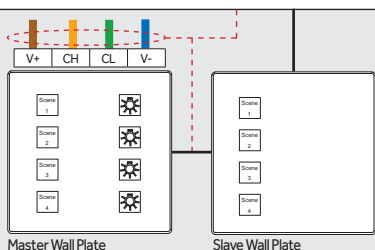

Smart Lighting Control

Capacitive Touch

LIGHTING CONTROL

Capacitive touch, glass control plate, based on technology gained in the smart phone market. White LED buttons can be configured for any function with Hamilton designer software. Controllers will fit into any single wall box (BS4662) with a minimum depth of 35mm.

- 4-16 capacitive touch switches with white LED
- Engraved legends
- 4 scene selection
- Dim up and down/Power off
- Available in various colours
- Available in a selection of frame styles

QUICK AND SIMPLE TO USE

Store scenes at a touch:

1. Adjust the lighting levels by touching the plate. A brief touch will turn the lights on/off, a prolonged press will raise/lower the light level.
2. Once you've selected the desired light level for all four circuits, touch and hold scene one. The LED will flash five times. Keep your finger on the scene until the LED stops flashing.
3. Your new scene is now stored. Repeat above to store further scenes 2,3 and 4. No commissioning work is required.

INSTALLATION

For connection of additional controls use CAT5/6 cable wired in parallel. Note: if other dimmer packs are included within the same system, link all with CAT5/6 cable.

You can also add additional wall plates.