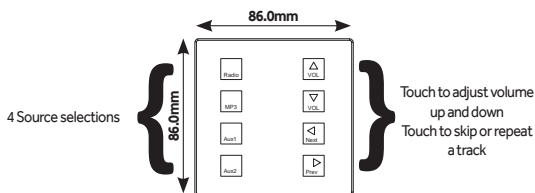

Lighting and Audio control plate

AUDIO CONTROL

Capacitive touch, glass control plate, based on technology gained in the smart phone market, with white LED. Controllers will fit into any single wall boxes (BS4662) with a minimum depth of 35mm.

- 8 capacitive touch switches with white LED
- Source selection, four options
- Volume up and down
- Next and previous
- Available in various colours
- Available in a selection of frame styles

4 Source selections

Touch to adjust volume up and down
Touch to skip or repeat a track