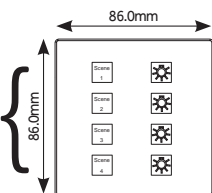

To recall a scene press any Scene button, 1-4. The LED will go bright. To turn off simply press any of the scene buttons that are brightly lit. To change scene see notes above - Store scenes

Touch and hold individual circuit to adjust light levels. Note: A quick push of individual circuit button turns circuit on or off