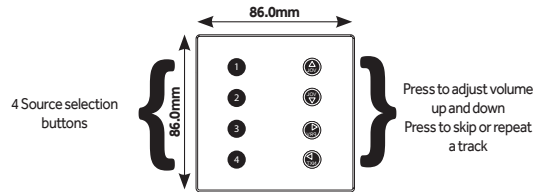

AUDIO CONTROL

Control plate with white LED back light. Controllers will fit into any single wall boxes (BS4662) with a minimum depth of 35mm.

Volume (raise and lower)

- Next and previous
- Source selection, four options
- Available in all finishes in the Hartland, Hartland CFX, Sheer, Sheer CFX and the Linea CFX ranges.