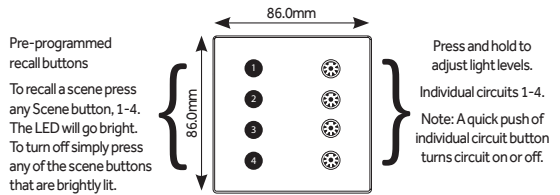

Smart Lighting Control

Mechanical Button

LIGHTING CONTROL

Control your lighting system with a mechanical button wall plate, available in Hartland, Hartland CFX®, Sheer, Sheer CFX® and Linea CFX® ranges. Any button can be configured for any function with Hamilton's designer software.

Controllers will fit into any single wall box (BS4662) with a minimum depth of 35mm.

- Dim up and down - Power off
- 4 - 16 mechanical buttons as standard
- 4 scene recall - more available as bespoke or with handset
- Engraved legend
- Bespoke plates available

QUICK AND SIMPLE TO USE

Store scenes at the touch of a button:

1. Adjust the lighting levels using the circuit buttons. A brief press will turn the lights on/off, a prolonged press will raise/lower the light level.
2. Once you've selected the desired light level for all four circuits, press and hold down scene button one. The LED will flash five times. Keep your finger on the scene button until the LED stops flashing.
3. Your new scene is now stored. Repeat above to store further scenes on buttons 2,3 and 4. No commissioning work is required.
4. To recall a scene, press the desired scene button. To turn the zone off press the currently selected scene button.
5. To adjust a circuit without changing stored scene simply press or hold desired circuit button.

INSTALLATION

For connection of additional controls use CAT5/6 cable wired in parallel.
Note: if other dimmer packs are included within the same system, link all with CAT5/6 cable.

You can also add additional wall plates by duplicating the DIP switch setting.

AUDIO CONTROL

Control plate with white LED back light. Controllers will fit into any single wall boxes (BS4662) with a minimum depth of 35mm.

Volume (raise and lower)