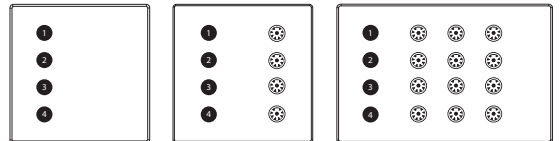

Smart Lighting Control

Mechanical Button

LIGHTING CONTROL

Control your lighting system with a mechanical button wall plate, available in Hartland, Hartland CFX®, Sheer, Sheer CFX® and Linea CFX® ranges. Any button can be configured for any function with Hamilton's designer software.

Controllers will fit into any single wall box (BS4662) with a minimum depth of 35mm.

- Dim up and down - Power off
- 4 - 16 mechanical buttons as standard
- 4 scene recall - more available as bespoke or with handset
- Engraved legend
- Bespoke plates available

QUICK AND SIMPLE TO USE

Store scenes at the touch of a button:

1. Adjust the lighting levels using the circuit buttons. A brief press will turn the lights on/off, a prolonged press will raise/lower the light level.
2. Once you've selected the desired light level for all four circuits, press and hold down scene button one. The LED will flash five times. Keep your finger on the scene button until the LED stops flashing.
3. Your new scene is now stored. Repeat above to store further scenes on buttons 2,3 and 4. No commissioning work is required.
4. To recall a scene, press the desired scene button. To turn the zone off press the currently selected scene button.
5. To adjust a circuit without changing stored scene simply press or hold desired circuit button.

INSTALLATION

For connection of additional controls use CAT5/6 cable wired in parallel.
Note: if other dimmer packs are included within the same system, link all with CAT5/6 cable.

You can also add additional wall plates by duplicating the DIP switch setting.

AUDIO CONTROL

Control plate with white LED back light. Controllers will fit into any single wall boxes (BS4662) with a minimum depth of 35mm.

Volume (raise and lower)