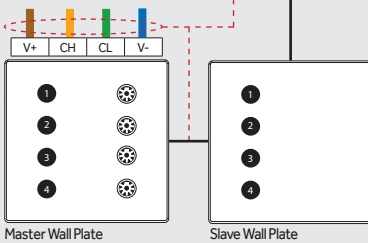

LIGHTING CONTROL

Control your lighting system with a mechanical button wall plate, available in Hartland, Hartland CFX®, Sheer, Sheer CFX® and Linea CFX® ranges. Any button can be configured for any function with Hamilton's designer software.

Controllers will fit into any single wall box (BS4662) with a minimum depth of 35mm.

- Dim up and down - Power off
- 4 - 16 mechanical buttons as standard
- 4 scene recall - more available as bespoke or with handset
- Engraved legend
- Bespoke plates available

QUICK AND SIMPLE TO USE

Store scenes at the touch of a button:

1. Adjust the lighting levels using the circuit buttons. A brief press will turn the lights on/off, a prolonged press will raise/lower the light level.
2. Once you've selected the desired light level for all four circuits, press and hold down scene button one. The LED will flash five times. Keep your finger on the scene button until the LED stops flashing.
3. Your new scene is now stored. Repeat above to store further scenes on buttons 2,3 and 4. No commissioning work is required.
4. To recall a scene, press the desired scene button. To turn the zone off press the currently selected scene button.
5. To adjust a circuit without changing stored scene simply press or hold desired circuit button.

INSTALLATION

For connection of additional controls use CAT5/6 cable wired in parallel.
Note: if other dimmer packs are included within the same system, link all with CAT5/6 cable.

You can also add additional wall plates by duplicating the DIP switch setting.