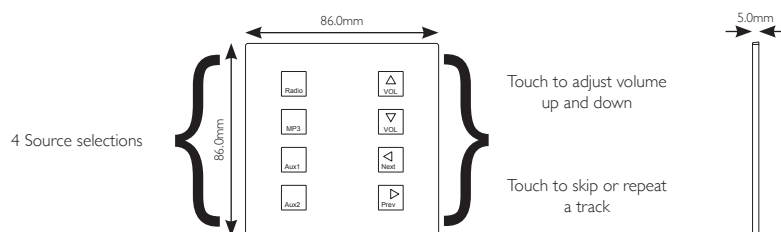

AUDIO CONTROL

Capacitive touch, glass control plate, based on technology gained in the smart phone market, with white LED. Controllers will fit into any single wall boxes (BS4662) with a minimum depth of 35mm.

- 8 capacitive touch switches with white LED
- Source selection, four options
- IR Receiver
- Volume up and down
- Next and previous
- Available in various colours
- Available in the Linea-Duo, Linea-Rondo and Linea-Scala frame style