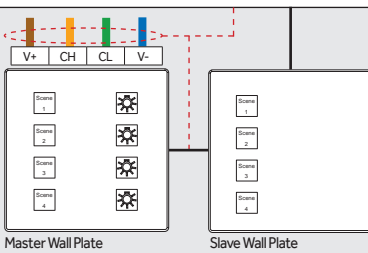

INSTALLATION

For connection of additional controls use CAT5/6 cable wired in parallel. Note: if other dimmer packs are included within the same system, link all with CAT5/6 cable.

You can also add additional wall plates.