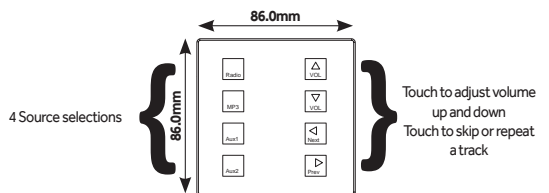

Lighting and Audio control plate