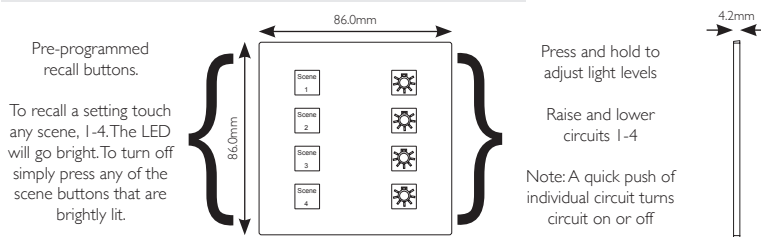

LIGHTING CONTROL

Capacitive touch, glass control plate, based on technology gained in the smart phone market. White LED buttons can be configured for any function with Mercury® designer software. Controllers will fit into any single wall box (BS4662) with a minimum depth of 35mm.

- 8 capacitive touch switches with white LED
- Engraved legends
- 4 scene selection
- IR Receiver
- Dim up and down/Power off
- Available in various colours
- Available in the Linea-Duo frame style

Quick and simple to use

STORE SCENES AT A TOUCH:

1. Adjust the lighting levels by touching the plate. A brief press will turn the lights on/off, a prolonged press will raise/lower the light level.
2. Once you've selected the desired light level for all four circuits. Touch and hold scene one. The LED will flash five times. Keep your finger on the scene until the LED stops flashing and goes solid briefly then goes out.
3. Your new scene is now stored. Repeat above to store further scenes 2,3 and 4. No commissioning work is required.