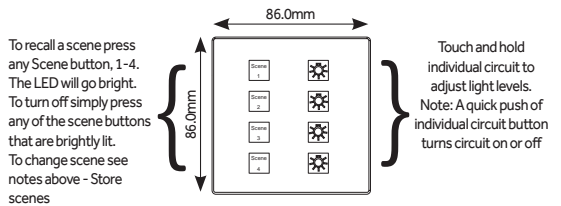

Smart Lighting Control

Capacitive Touch

LIGHTING CONTROL

Capacitive touch, glass control plate, based on technology gained in the smart phone market. White LED buttons can be configured for any function with Hamilton designer software. Controllers will fit into any single wall box (BS4662) with a minimum depth of 35mm.

- 4-16 capacitive touch switches with white LED
- Engraved legends
- 4 scene selection
- Dim up and down/Power off
- Available in various colours
- Available in a selection of frame styles

QUICK AND SIMPLE TO USE

Store scenes at a touch:

1. Adjust the lighting levels by touching the plate. A brief touch will turn the lights on/off, a prolonged press will raise/lower the light level.
2. Once you've selected the desired light level for all four circuits, touch and hold scene one. The LED will flash five times. Keep your finger on the scene until the LED stops flashing.
3. Your new scene is now stored. Repeat above to store further scenes 2,3 and 4. No commissioning work is required.

INSTALLATION

For connection of additional controls use CAT5/6 cable wired in parallel. Note: if other dimmer packs are included within the same system, link all with CAT5/6 cable.

You can also add additional wall plates.

AUDIO CONTROL

Capacitive touch, glass control plate, based on technology gained in the smart phone market, with white LED. Controllers will fit into any single wall boxes (BS4662) with a minimum depth of 35mm.

- 8 capacitive touch switches with white LED
- Source selection, four options
- Volume up and down
- Next and previous
- Available in various colours
- Available in a selection of frame styles

Lighting and Audio control plate