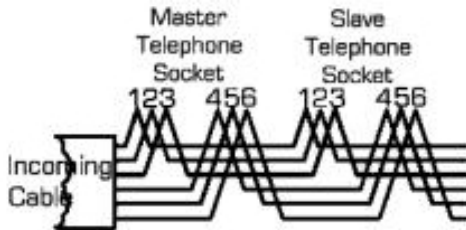

Item Image

Wiring

Pin No.	BT Wiring Schedule Colour Codes: Striped Wires
1	GREEN / White
2	BLUE / White
3	ORANGE / White
4	WHITE / Orange
5	WHITE / Blue
6	WHITE / Green

Main Wire Colour shown in CAPITALS

Incoming Telephone Cable
On 4 wire systems, Pin 1 and 6
are not connected.

The maximum REN that can be connected to any one exchange line is 4. Any number of sockets may be connected. All sockets are connected in parallel ie Pin 1 to Pin 1 ; Pin 2 to Pin 2 ; etc. as shown in the diagram above.

VWTCM-W

Vogue White 1 gang Telephone Master. Standard Insert will be White. A tough, scratch resistant finish with inherent antimicrobial properties.

Primary Range	Vogue White
Insert Type	LJ Telephone Master Outlets
Plate Finish	Vogue White moulded high grade thermoset plastic
Frame Finish	
Switch Colour	
Body & Switch Trim	Vogue White
Height	Single = 86mm
Width	Single = 86mm
Depth	Single = 6.8mm
Fixing Hole Centres	Box Fixing = 60.3mm
Minimum Wall Box Depth	25mm
Wattage	
Switched Poles	N/A
Current Rating	
Voltage	
Max load	
Contact Gap Minimum	N/A
Terminal Capacity 1	
Terminal Capacity 2	
Terminal Capacity 3	
Terminal Capacity 4	
Terminal Capacity 5	
Earth Terminal Capacity 1	5 x 1mm ²
Earth Terminal Capacity 2	4 x 1.5mm ²
Earth Terminal Capacity 3	3 x 2.5mm ²
Earth Terminal Capacity 4	1 x 4mm ² Multi-Strand
Earth Terminal Capacity 5	1 x 6mm ²
Product Class 1	Must be earthed (ref BS7671 415.2.1)
Ambient Operating Temperature	-5° to +40° C
Recommended Location	Indoor use only
Standard/Approval	