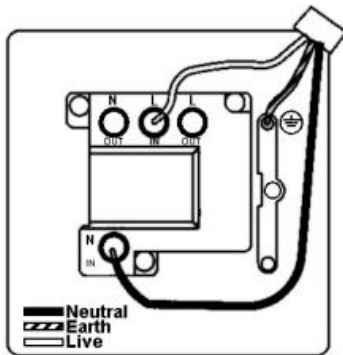

Item Image

Wiring

Dimensions

## VWP-SPC-W

Vogue White 1 gang 13A Fused Spur Double Pole and Cable Outlet. Standard Insert will be White with a White surround. A tough scratch resistant thermoset plastic finish with inherent antimicrobial properties.

Primary Range	Vogue White
Insert Type	Switched Fused Connection Units
Plate Finish	Vogue White moulded high-grade thermoset plastic
Frame Finish	
Switch Colour	Vogue White
Body & Switch Trim	Vogue White
Height	Single = 86mm
Width	Single = 86mm
Depth	Single = 6.8mm
Fixing Hole Centres	Box Fixing = 60.3mm
Minimum Wall Box Depth	35mm
Wattage	
Switched Poles	Double
Current Rating	13 Amp
Voltage	220/250V AC
Max load	13 Amp
Contact Gap Minimum	3mm
Terminal Capacity 1	3 x 2.5mm <sup>2</sup>
Terminal Capacity 2	2 x 4mm <sup>2</sup> Multi-Strand
Terminal Capacity 3	1 x 6mm <sup>2</sup>
Terminal Capacity 4	
Terminal Capacity 5	
Earth Terminal Capacity 1	6 x 1mm <sup>2</sup>
Earth Terminal Capacity 2	5 x 1.5mm <sup>2</sup>
Earth Terminal Capacity 3	3 x 2.5mm <sup>2</sup>
Earth Terminal Capacity 4	2 x 4mm <sup>2</sup> Multi-Strand
Earth Terminal Capacity 5	1 x 6mm <sup>2</sup>
Product Class 1	Must be earthed
Ambient Operating Temperature	-5° to +40° C
Recommended Location	Indoor use only
Cable outlet (min)	0.75mm <sup>2</sup>
Cable outlet (max)	2.5mm <sup>2</sup>
Standard/Approval	BS 1363

**Additional Features:**

Inline terminals.  
Screw caps supplied to conceal the fixing screws.  
DP switching - neutral makes first, breaks last.  
Dual earth terminals.

All products listed conform to current British or European standards and the product information is correct at the time of going to press.