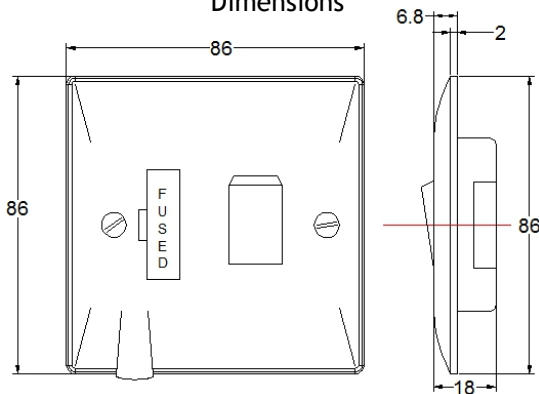

Item Image

Wiring

Dimensions

## VWP-SPC-W

Vogue White 1 gang 13A Fused Spur Double Pole and Cable Outlet. Standard Insert will be White with a White surround. A tough scratch resistant thermoset plastic finish with inherent antimicrobial properties.

Primary Range	Vogue White
Insert Type	Switched Fused Connection Units
Plate Finish	Vogue White moulded high-grade thermoset plastic
Frame Finish	
Switch Colour	Vogue White
Body & Switch Trim	Vogue White
Height	Single = 86mm
Width	Single = 86mm
Depth	Single = 6.8mm
Fixing Hole Centres	Box Fixing = 60.3mm
Minimum Wall Box Depth	35mm
Wattage	
Switched Poles	Double
Current Rating	13 Amp
Voltage	220/250V AC
Max load	13 Amp
Contact Gap Minimum	3mm
Terminal Capacity 1	3 x 2.5mm <sup>2</sup>
Terminal Capacity 2	2 x 4mm <sup>2</sup> Multi-Strand
Terminal Capacity 3	1 x 6mm <sup>2</sup>
Terminal Capacity 4	
Terminal Capacity 5	
Earth Terminal Capacity 1	6 x 1mm <sup>2</sup>
Earth Terminal Capacity 2	5 x 1.5mm <sup>2</sup>
Earth Terminal Capacity 3	3 x 2.5mm <sup>2</sup>
Earth Terminal Capacity 4	2 x 4mm <sup>2</sup> Multi-Strand
Earth Terminal Capacity 5	1 x 6mm <sup>2</sup>
Product Class 1	Must be earthed
Ambient Operating Temperature	-5° to +40° C
Recommended Location	Indoor use only
Cable outlet (min)	0.75mm <sup>2</sup>
Cable outlet (max)	2.5mm <sup>2</sup>
Standard/Approval	BS 1363