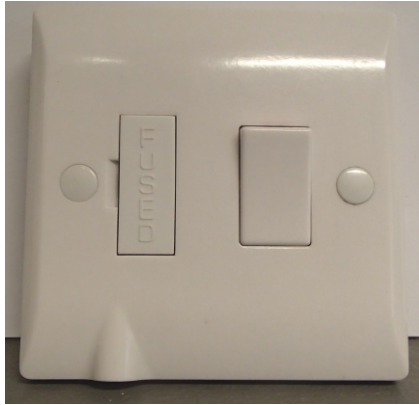

Item Image

Wiring

Dimensions

## VWP-SPC-W

Vogue White 1 gang 13A Fused Spur Double Pole and Cable Outlet. Standard Insert will be White with a White surround. A tough scratch resistant thermoset plastic finish with inherent antimicrobial properties.

Primary Range	Vogue White
Insert Type	Switched Fused Connection Units
Plate Finish	Vogue White moulded high-grade thermoset plastic
Frame Finish	
Switch Colour	Vogue White
Body & Switch Trim	Vogue White
Height	Single = 86mm
Width	Single = 86mm
Depth	Single = 6.8mm
Fixing Hole Centres	Box Fixing = 60.3mm
Minimum Wall Box Depth	35mm
Wattage	
Switched Poles	Double
Current Rating	13 Amp
Voltage	220/250V AC
Max load	13 Amp
Contact Gap Minimum	3mm
Terminal Capacity 1	3 x 2.5mm <sup>2</sup>
Terminal Capacity 2	2 x 4mm <sup>2</sup> Multi-Strand
Terminal Capacity 3	1 x 6mm <sup>2</sup>
Terminal Capacity 4	
Terminal Capacity 5	
Earth Terminal Capacity 1	6 x 1mm <sup>2</sup>
Earth Terminal Capacity 2	5 x 1.5mm <sup>2</sup>
Earth Terminal Capacity 3	3 x 2.5mm <sup>2</sup>
Earth Terminal Capacity 4	2 x 4mm <sup>2</sup> Multi-Strand
Earth Terminal Capacity 5	1 x 6mm <sup>2</sup>
Product Class 1	Must be earthed
Ambient Operating Temperature	-5° to +40° C
Recommended Location	Indoor use only
Cable outlet (min)	0.75mm <sup>2</sup>
Cable outlet (max)	2.5mm <sup>2</sup>
Standard/Approval	BS 1363

**Additional Features:**

Inline terminals.  
Screw caps supplied to conceal the fixing screws.  
DP switching - neutral makes first, breaks last.  
Dual earth terminals.

All products listed conform to current British or European standards and the product information is correct at the time of going to press.