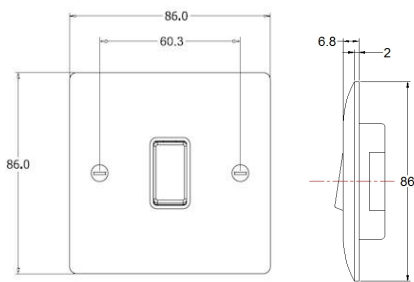

Item Image

Wiring

2 Way and Intermediate Switching Wiring Methods

Dimensions

Hamilton® 1 GANG 2 WAY 10AX ROCKER SWITCH

VW PR11 W

Vogue White 1 gang 1 Way (Retractive) 10AX Rocker. Standard Insert will be Vogue White with a White surround. A tough scratch resistant finish with inherent antimicrobial properties.

Primary Range	Vogue White
Insert Type	2 Way Rocker Switches
Plate Finish	Vogue White moulded high grade thermoset plastic
Frame Finish	
Switch Colour	Vogue White
Body & Switch Trim	Vogue White
Height	Single = 86mm
Width	Single = 86mm
Depth	Single = 6.8mm
Fixing Hole Centres	Box Fixing = 60.3mm
Minimum Wall Box Depth	25mm
Wattage	
Switched Poles	Single
Current Rating	10AX
Voltage	220/250V AC
Max load	10 Amp inductive
Contact Gap Minimum	3mm
Terminal Capacity 1	5 x 1mm ²
Terminal Capacity 2	4 x 1.5mm ²
Terminal Capacity 3	1 x 2.5mm ²
Terminal Capacity 4	1 x 4mm ² Multi-Strand
Terminal Capacity 5	1 x 6mm ²
Earth Terminal Capacity 1	5 x 1mm ²
Earth Terminal Capacity 2	4 x 1.5mm ²
Earth Terminal Capacity 3	3 x 2.5mm ²
Earth Terminal Capacity 4	1 x 4mm ² Multi-Strand
Earth Terminal Capacity 5	1 x 6mm ²
Product Class 1	Must be earthed
Ambient Operating Temperature	-5° to +40° C
Recommended Location	Indoor use only
Standard/Approval	BS EN 60669-1