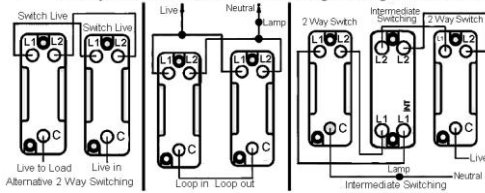

Item Image

Wiring

2 Way and Intermediate Switching Wiring Methods

Dimensions

Hamilton® 1 GANG 2 WAY 10AX ROCKER SWITCH

VW PR11 W

Vogue White 1 gang 1 Way (Retractive) 10AX Rocker. Standard Insert will be Vogue White with a White surround. A tough scratch resistant finish with inherent antimicrobial properties.

Primary Range	Vogue White
Insert Type	2 Way Rocker Switches
Plate Finish	Vogue White moulded high grade thermoset plastic
Frame Finish	
Switch Colour	Vogue White
Body & Switch Trim	Vogue White
Height	Single = 86mm
Width	Single = 86mm
Depth	Single = 6.8mm
Fixing Hole Centres	Box Fixing = 60.3mm
Minimum Wall Box Depth	25mm
Wattage	
Switched Poles	Single
Current Rating	10AX
Voltage	220/250V AC
Max load	10 Amp inductive
Contact Gap Minimum	3mm
Terminal Capacity 1	5 x 1mm ²
Terminal Capacity 2	4 x 1.5mm ²
Terminal Capacity 3	1 x 2.5mm ²
Terminal Capacity 4	1 x 4mm ² Multi-Strand
Terminal Capacity 5	1 x 6mm ²
Earth Terminal Capacity 1	5 x 1mm ²
Earth Terminal Capacity 2	4 x 1.5mm ²
Earth Terminal Capacity 3	3 x 2.5mm ²
Earth Terminal Capacity 4	1 x 4mm ² Multi-Strand
Earth Terminal Capacity 5	1 x 6mm ²
Product Class 1	Must be earthed
Ambient Operating Temperature	-5° to +40° C
Recommended Location	Indoor use only
Standard/Approval	BS EN 60669-1

Additional Features:

Inline terminals.
Screw caps supplied to conceal the fixing screws.
DP switching - neutral makes first, breaks last.

All products listed conform to current British or European standards and the product information is correct at the time of going to press.

(VWPR11W - Vogue White 1 gang 1 Way 10AX Retractive Rocker. Standard Insert will be Vogue White with a White surround.)