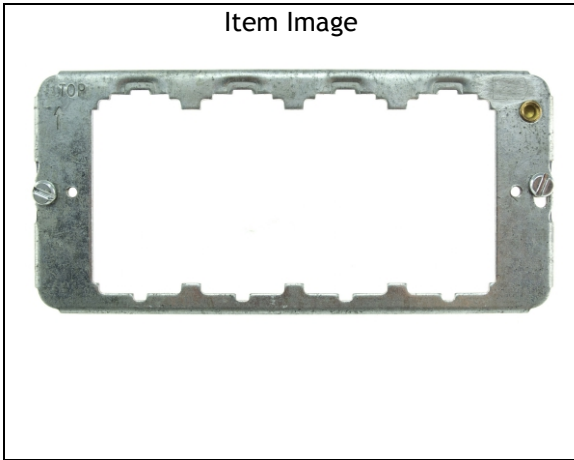

Item Image

VW4G-GRID

Vogue White 4 Gang Insert Grid.
Only compatible with Hamilton Vogue White Clip-in inserts.

Primary Range	Vogue White Grid
Insert Type	Spare Grids
Plate Finish	
Frame Finish	
Switch Colour	
Body & Switch Trim	Steel
Height	
Width	
Depth	
Fixing Hole Centres	Box Fixing = 120.6mm Grid Fixing = 106.5mm
Minimum Wall Box Depth	35mm
Wattage	
Switched Poles	N/A
Current Rating	
Voltage	
Max load	
Contact Gap Minimum	N/A
Terminal Capacity 1	
Terminal Capacity 2	
Terminal Capacity 3	
Terminal Capacity 4	
Terminal Capacity 5	
Earth Terminal Capacity 1	11mm ²
Earth Terminal Capacity 2	
Earth Terminal Capacity 3	
Earth Terminal Capacity 4	
Earth Terminal Capacity 5	
Product Class 1	Must be earthed
Ambient Operating Temperature	
Recommended Location	Indoor use only
Standard/Approval	
Patents and Trademarks	