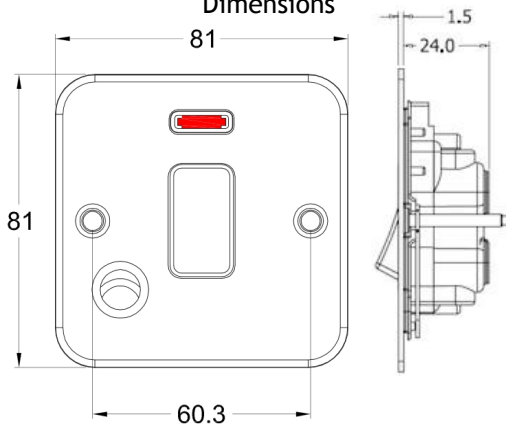

Item Image

Wiring

Dimensions

MCDPNCWH-W

Metal Clad Steel 1 gang 20AX Double Pole Rocker and Neon with Cable Outlet. Standard Insert will be White with Red Neon & with a White surround. Must be installed usign supplied 40mm Metal Clad back box

Primary Range	Metal Clad
Insert Type	Double Pole Rocker Switch with Neon and Cable Outlet
Plate Finish	Steel
Frame Finish	
Switch Colour	White
Body & Switch Trim	White with Red Neon
Height	Single = 81mm
Width	Single = 81mm
Depth	Single = 42mm (When fitted to supplied metal clad back box)
Fixing Hole Centres	Box Fixing = 60.3mm
Minimum Wall Box Depth	40mm
Wattage	
Switched Poles	Double
Current Rating	20AX
Voltage	220/250V AC
Max load	20 Amp Inductive
Contact Gap Minimum	3mm
Terminal Capacity 1	3 x 2.5mm ²
Terminal Capacity 2	2 x 4mm ² Multi-Strand
Terminal Capacity 3	1 x 6mm ²
Terminal Capacity 4	
Terminal Capacity 5	
Earth Terminal Capacity 1	6 x 1mm ²
Earth Terminal Capacity 2	5 x 1.5mm ²
Earth Terminal Capacity 3	3 x 2.5mm ²
Earth Terminal Capacity 4	2 x 4mm ² Multi-Strand
Earth Terminal Capacity 5	1 x 6mm ²
Product Class 1	Must be earthed
Ambient Operating Temperature	-5° to +40° C
Recommended Location	Indoor use only
Cable outlet (min)	6mm ²
Cable outlet (max)	12.5mm ²
Standard/Approval	BS 1363

(MCDPNCWH-W- Metal Clad Steel 1 gang 20AX Double Pole Rocker and Neon and Cable Outlet. Standard Insert will be white with a red neon and white surround.)