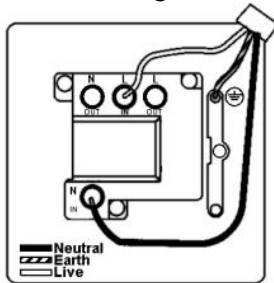

Item Image

Wiring

Dimensions

MCDPNCWH-W

Metal Clad Steel 1 gang 20AX Double Pole Rocker and Neon with Cable Outlet. Standard Insert will be White with Red Neon & with a White surround. Must be installed usign supplied 40mm Metal Clad back box

Primary Range	Metal Clad
Insert Type	Double Pole Rocker Switch with Neon and Cable Outlet
Plate Finish	Steel
Frame Finish	
Switch Colour	White
Body & Switch Trim	White with Red Neon
Height	Single = 81mm
Width	Single = 81mm
Depth	Single = 42mm (When fitted to supplied metal clad back box)
Fixing Hole Centres	Box Fixing = 60.3mm
Minimum Wall Box Depth	40mm
Wattage	
Switched Poles	Double
Current Rating	20AX
Voltage	220/250V AC
Max load	20 Amp Inductive
Contact Gap Minimum	3mm
Terminal Capacity 1	3 x 2.5mm ²
Terminal Capacity 2	2 x 4mm ² Multi-Strand
Terminal Capacity 3	1 x 6mm ²
Terminal Capacity 4	
Terminal Capacity 5	
Earth Terminal Capacity 1	6 x 1mm ²
Earth Terminal Capacity 2	5 x 1.5mm ²
Earth Terminal Capacity 3	3 x 2.5mm ²
Earth Terminal Capacity 4	2 x 4mm ² Multi-Strand
Earth Terminal Capacity 5	1 x 6mm ²
Product Class 1	Must be earthed
Ambient Operating Temperature	-5° to +40° C
Recommended Location	Indoor use only
Cable outlet (min)	6mm ²
Cable outlet (max)	12.5mm ²
Standard/Approval	BS 1363

(MCDPNCWH-W- Metal Clad Steel 1 gang 20AX Double Pole Rocker and Neon and Cable Outlet. Standard Insert will be white with a red neon and white surround.)