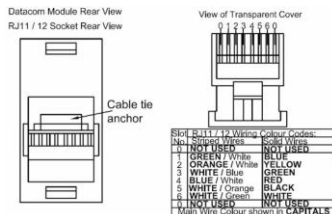

Item Image

Wiring

79 2J12 B

Hartland Antique Brass 2 gang RJ12 Outlet - Unshielded. Standard Insert will be Black.

Primary Range	Hartland
Insert Type	RJ 6 Wire Telephone Outlets
Plate Finish	Antique Brass
Frame Finish	
Switch Colour	
Body & Switch Trim	Black
Height	Single = 88mm
Width	Single = 88mm
Depth	Single = 5mm
Fixing Hole Centres	Box Fixing = 60.3mm Box Fixing = 60.3mm
Minimum Wall Box Depth	35mm
Wattage	
Switched Poles	n/a
Current Rating	
Voltage	
Max load	
Contact Gap Minimum	n/a
Terminal Capacity 1	
Terminal Capacity 2	
Terminal Capacity 3	
Terminal Capacity 4	
Terminal Capacity 5	
Earth Terminal Capacity 1	5 x 1mm ²
Earth Terminal Capacity 2	4 x 1.5mm ²
Earth Terminal Capacity 3	3 x 2.5mm ²
Earth Terminal Capacity 4	1 x 4mm ² Multi-Strand
Earth Terminal Capacity 5	1 x 6mm ²
Product Class 1	Must be earthed (ref BS7671 415.2.1)
Ambient Operating Temperature	-5° to +40° C
Recommended Location	Indoor use only
Standard/Approval	
Patents and Trademarks	Trade Mark No. 2344778