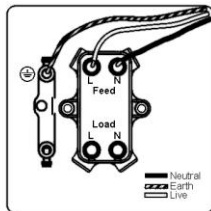

Item Image

Wiring

BOLDP TDP PB-W

Bloomsbury Ovolo Light Oak Plain Polished Brass 1g Double Pole 20AX Toggle White Standard Insert will be Polished Brass with a White surround.

Primary Range	Bloomsbury Ovolo
Insert Type	Double Pole Dolly/Toggle Switches
Plate Finish	Light Oak
Frame Finish	
Switch Colour	Polished Brass
Body & Switch Trim	White
Height	Single = 88mm
Width	Single = 88mm
Depth	Single = 13.5mm
Fixing Hole Centres	Box Fixing = 60.3mm Box Fixing = 60.3mm
Minimum Wall Box Depth	Plaster depth or 25mm
Wattage	
Switched Poles	Double
Current Rating	20AX
Voltage	220/250V AC
Max load	20 Amp inductive
Contact Gap Minimum	3mm
Terminal Capacity 1	5 x 1mm ²
Terminal Capacity 2	4 x 1.5mm ²
Terminal Capacity 3	2 x 2.5mm ²
Terminal Capacity 4	2 x 4mm ² Multi-Strand
Terminal Capacity 5	1 x 6mm ²
Earth Terminal Capacity 1	6 x 1mm ²
Earth Terminal Capacity 2	5 x 1.5mm ²
Earth Terminal Capacity 3	3 x 2.5mm ²
Earth Terminal Capacity 4	2 x 4mm ² Multi-Strand
Earth Terminal Capacity 5	1 x 6mm ²
Product Class 1	Must be earthed
Ambient Operating Temperature	-5° to +40° C
Recommended Location	Indoor use only
Standard/Approval	BS EN 60669-1
Patents and Trademarks	