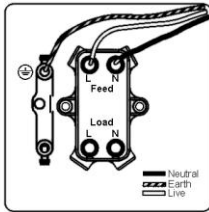

Item Image

Wiring

BOLD TDP PB-B

Bloomsbury Ovolo Light Oak Plain Polished Brass 1g Double Pole 20AX Toggle Black Standard Insert will be Polished Brass with a Black surround.

Primary Range	Bloomsbury Ovolo
Insert Type	Double Pole Dolly/Toggle Switches
Plate Finish	Light Oak
Frame Finish	
Switch Colour	Polished Brass
Body & Switch Trim	Black
Height	Single = 88mm
Width	Single = 88mm
Depth	Single = 13.5mm
Fixing Hole Centres	Box Fixing = 60.3mm Box Fixing = 60.3mm
Minimum Wall Box Depth	Plaster depth or 25mm
Wattage	
Switched Poles	Double
Current Rating	20AX
Voltage	220/250V AC
Max load	20 Amp inductive
Contact Gap Minimum	3mm
Terminal Capacity 1	5 x 1mm ²
Terminal Capacity 2	4 x 1.5mm ²
Terminal Capacity 3	2 x 2.5mm ²
Terminal Capacity 4	2 x 4mm ² Multi-Strand
Terminal Capacity 5	1 x 6mm ²
Earth Terminal Capacity 1	6 x 1mm ²
Earth Terminal Capacity 2	5 x 1.5mm ²
Earth Terminal Capacity 3	3 x 2.5mm ²
Earth Terminal Capacity 4	2 x 4mm ² Multi-Strand
Earth Terminal Capacity 5	1 x 6mm ²
Product Class 1	Must be earthed
Ambient Operating Temperature	-5° to +40° C
Recommended Location	Indoor use only
Standard/Approval	BS EN 60669-1
Patents and Trademarks	