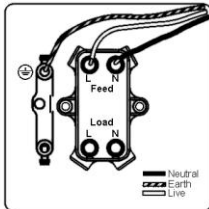

Item Image

Wiring

BOLP TDP BC-B

Bloomsbury Ovolo Light Oak Plain Bright Chrome 1g Double Pole 20AX Toggle Black Standard Insert will be Bright Chrome with a Black surround.

Primary Range	Bloomsbury Ovolo
Insert Type	Double Pole Dolly/Toggle Switches
Plate Finish	Light Oak
Frame Finish	
Switch Colour	Bright Chrome
Body & Switch Trim	Black
Height	Single = 88mm
Width	Single = 88mm
Depth	Single = 13.5mm
Fixing Hole Centres	Box Fixing = 60.3mm Box Fixing = 60.3mm
Minimum Wall Box Depth	Plaster depth or 25mm
Wattage	
Switched Poles	Double
Current Rating	20AX
Voltage	220/250V AC
Max load	20 Amp inductive
Contact Gap Minimum	3mm
Terminal Capacity 1	5 x 1mm ²
Terminal Capacity 2	4 x 1.5mm ²
Terminal Capacity 3	2 x 2.5mm ²
Terminal Capacity 4	2 x 4mm ² Multi-Strand
Terminal Capacity 5	1 x 6mm ²
Earth Terminal Capacity 1	6 x 1mm ²
Earth Terminal Capacity 2	5 x 1.5mm ²
Earth Terminal Capacity 3	3 x 2.5mm ²
Earth Terminal Capacity 4	2 x 4mm ² Multi-Strand
Earth Terminal Capacity 5	1 x 6mm ²
Product Class 1	Must be earthed
Ambient Operating Temperature	-5° to +40° C
Recommended Location	Indoor use only
Standard/Approval	BS EN 60669-1
Patents and Trademarks	