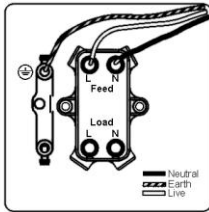

Item Image

Wiring

## **BOLF TDP PB-W**

Bloomsbury Ovolo Light Oak Fluted Polished Brass 1g Double Pole 20AX Toggle White Standard Insert will be Polished Brass with a White surround.

Primary Range	Bloomsbury Ovolo
Insert Type	Double Pole Dolly/Toggle Switches
Plate Finish	Light Oak
Frame Finish	
Switch Colour	Polished Brass
Body & Switch Trim	White
Height	Single = 88mm
Width	Single = 88mm
Depth	Single = 13.5mm
Fixing Hole Centres	Box Fixing = 60.3mm Box Fixing = 60.3mm
Minimum Wall Box Depth	Plaster depth or 25mm
Wattage	
Switched Poles	Double
Current Rating	20AX
Voltage	220/250V AC
Max load	20 Amp inductive
Contact Gap Minimum	3mm
Terminal Capacity 1	5 x 1mm <sup>2</sup>
Terminal Capacity 2	4 x 1.5mm <sup>2</sup>
Terminal Capacity 3	2 x 2.5mm <sup>2</sup>
Terminal Capacity 4	2 x 4mm <sup>2</sup> Multi-Strand
Terminal Capacity 5	1 x 6mm <sup>2</sup>
Earth Terminal Capacity 1	6 x 1mm <sup>2</sup>
Earth Terminal Capacity 2	5 x 1.5mm <sup>2</sup>
Earth Terminal Capacity 3	3 x 2.5mm <sup>2</sup>
Earth Terminal Capacity 4	2 x 4mm <sup>2</sup> Multi-Strand
Earth Terminal Capacity 5	1 x 6mm <sup>2</sup>
Product Class 1	Must be earthed
Ambient Operating Temperature	-5° to +40° C
Recommended Location	Indoor use only
Standard/Approval	BS EN 60669-1
Patents and Trademarks	