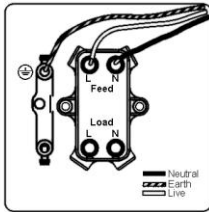

Item Image

Wiring

## **BOLF TDP PB-B**

Bloomsbury Ovolo Light Oak Fluted Polished Brass 1g Double Pole 20AX Toggle Black Standard Insert will be Polished Brass with a Black surround.

Primary Range	Bloomsbury Ovolo
Insert Type	Double Pole Dolly/Toggle Switches
Plate Finish	Light Oak
Frame Finish	
Switch Colour	Polished Brass
Body & Switch Trim	Black
Height	Single = 88mm
Width	Single = 88mm
Depth	Single = 13.5mm
Fixing Hole Centres	Box Fixing = 60.3mm Box Fixing = 60.3mm
Minimum Wall Box Depth	Plaster depth or 25mm
Wattage	
Switched Poles	Double
Current Rating	20AX
Voltage	220/250V AC
Max load	20 Amp inductive
Contact Gap Minimum	3mm
Terminal Capacity 1	5 x 1mm <sup>2</sup>
Terminal Capacity 2	4 x 1.5mm <sup>2</sup>
Terminal Capacity 3	2 x 2.5mm <sup>2</sup>
Terminal Capacity 4	2 x 4mm <sup>2</sup> Multi-Strand
Terminal Capacity 5	1 x 6mm <sup>2</sup>
Earth Terminal Capacity 1	6 x 1mm <sup>2</sup>
Earth Terminal Capacity 2	5 x 1.5mm <sup>2</sup>
Earth Terminal Capacity 3	3 x 2.5mm <sup>2</sup>
Earth Terminal Capacity 4	2 x 4mm <sup>2</sup> Multi-Strand
Earth Terminal Capacity 5	1 x 6mm <sup>2</sup>
Product Class 1	Must be earthed
Ambient Operating Temperature	-5° to +40° C
Recommended Location	Indoor use only
Standard/Approval	BS EN 60669-1
Patents and Trademarks	