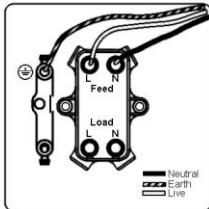

Item Image

Wiring

## **BOLF TDP AB-B**

Bloomsbury Ovolo Light Oak Fluted Antique Brass 1g Double Pole 20AX Toggle Black Standard Insert will be Antique Brass with a Black surround.

Primary Range	Bloomsbury Ovolo
Insert Type	Double Pole Dolly/Toggle Switches
Plate Finish	Light Oak
Frame Finish	
Switch Colour	Antique Brass
Body & Switch Trim	Black
Height	Single = 88mm
Width	Single = 88mm
Depth	Single = 13.5mm
Fixing Hole Centres	Box Fixing = 60.3mm Box Fixing = 60.3mm
Minimum Wall Box Depth	Plaster depth or 25mm
Wattage	
Switched Poles	Double
Current Rating	20AX
Voltage	220/250V AC
Max load	20 Amp inductive
Contact Gap Minimum	3mm
Terminal Capacity 1	5 x 1mm <sup>2</sup>
Terminal Capacity 2	4 x 1.5mm <sup>2</sup>
Terminal Capacity 3	2 x 2.5mm <sup>2</sup>
Terminal Capacity 4	2 x 4mm <sup>2</sup> Multi-Strand
Terminal Capacity 5	1 x 6mm <sup>2</sup>
Earth Terminal Capacity 1	6 x 1mm <sup>2</sup>
Earth Terminal Capacity 2	5 x 1.5mm <sup>2</sup>
Earth Terminal Capacity 3	3 x 2.5mm <sup>2</sup>
Earth Terminal Capacity 4	2 x 4mm <sup>2</sup> Multi-Strand
Earth Terminal Capacity 5	1 x 6mm <sup>2</sup>
Product Class 1	Must be earthed
Ambient Operating Temperature	-5° to +40° C
Recommended Location	Indoor use only
Standard/Approval	BS EN 60669-1
Patents and Trademarks	