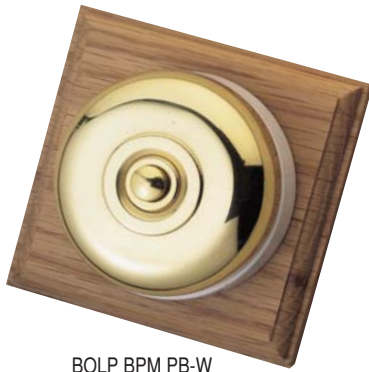

White
Black
White
Black

BOAP T21 PB-W
BOAP T21 PB-B
BOAP T21 BC-W
BOAP T21 BC-B

BOAP T22 PB-W
BOAP T22 PB-B
BOAP T22 BC-W
BOAP T22 BC-B

BOAP T23 PB-W
BOAP T23 PB-B
BOAP T23 BC-W
BOAP T23 BC-B

BOAP T24 PB-W
BOAP T24 PB-B
BOAP T24 BC-W
BOAP T24 BC-B

**Antique Mahogany Finish
Chamfered Edge**

Polished Brass
Polished Brass
Bright Chrome
Bright Chrome

White
Black
White
Black

BCAP T21 PB-W
BCAP T21 PB-B
BCAP T21 BC-W
BCAP T21 BC-B

BCAP T22 PB-W
BCAP T22 PB-B
BCAP T22 BC-W
BCAP T22 BC-B

BCAP T23 PB-W
BCAP T23 PB-B
BCAP T23 BC-W
BCAP T23 BC-B

BCAP T24 PB-W
BCAP T24 PB-B
BCAP T24 BC-W
BCAP T24 BC-B

Bloomsbury Plain Smooth Dome Toggle Switches

Bell Push

BOLP BPM PB-W

1 gang Intermediate 20AX Toggle
Nominal Plate Size: 88 x 88 mm
Min. Wall Box
Depth: 25 mm
Technical Insert
Reference: **T31**
Product Code