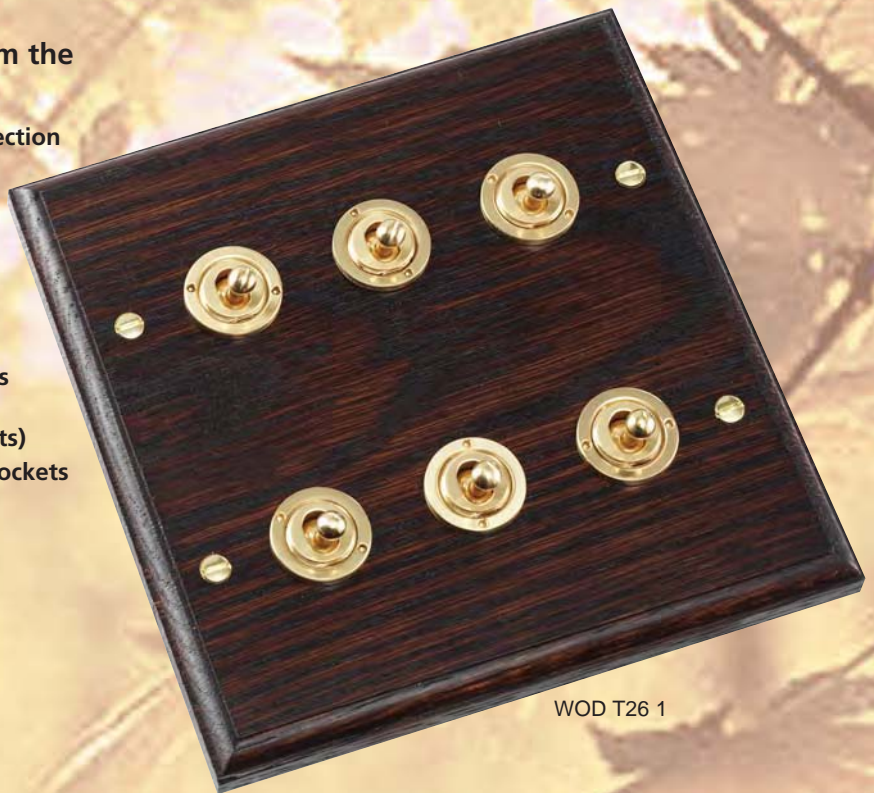

BCAF TDP PB-W
BCAF TDP PB-B
BCAF TDP AB-W
BCAF TDP AB-B

BCAF BPM PB-W
BCAF BPM PB-B
BCAF BPM AB-W
BCAF BPM AB-B

The WOODS & BLOOMSBURY Collection

Other products available from the Hamilton Group

- Linea-CFX Concealed Fixing Collection
- Grid-It Grid Fix Accessories
- Hartland CFX Concealed Fixing
- Sheer CFX Concealed Fixing
- Hartland Range (Box Fix)
- Sheer Range (Box Fix)
- Cheriton Range (Box Fix)
- Digital Mercury Lighting Controls
- Data and Media Range (Data and Communication Outlets)
- IP Weatherproof Switches and Sockets
- Sheer Floor Sockets
- Hotel Card Switch