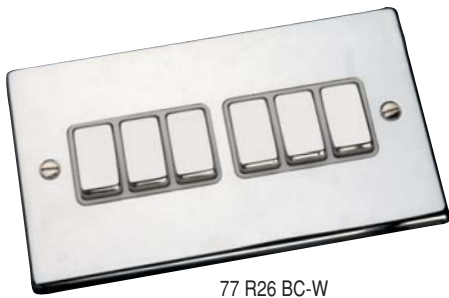

77 T21

76 DTRID W

71 2X40

79 45N B

74 R22 SS-W

7P R21 PO-W

Rocker Switches

77 R26 BC-W