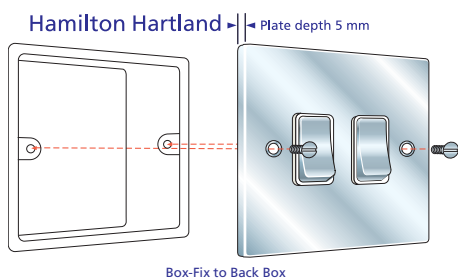

BOX-FIX Accessories on Stylish Slim Plates

exclusive design...

Of minimal depth and modern appearance the Hartland Range is the standard choice for domestic and commercial interiors.

exclusive plate finishes...

Eight superb metal finishes and one Oyster finish give the interior designer an almost limitless choice to offer each individual client.

exclusive choice...

Our extensive range of quality electrical wiring accessories shown in the table on the left offer the installer limitless choice and flexibility to fulfill every clients requirements.

77 T21