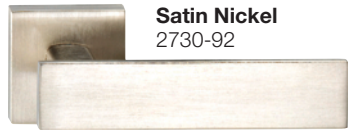

Bright Chrome Handle/Bright Chrome Plate
2736-03

Satin Nickel Handle/Satin Nickel Plate
2730-92

Bright Chrome Handle/Bright Chrome Plate
2737-03

Satin Chrome Handle/Satin Chrome Plate
2731-96

Exclusively from

Hamilton

Hamilton Perfect Partners Luxury Door Handle Range

Bright Chrome
2730-03

Satin Chrome
2730-96

Satin Steel
2730-110

Satin Nickel
2730-92

Piano Black Handle/Bright Chrome Plate
2730-124

Bright Chrome
2736-03

Satin Chrome
2736-96

Satin Steel
2736-110

Satin Nickel
2736-92

Piano Black Handle/Bright Chrome Plate
2736-124

Bright Chrome
2732-03

Satin Chrome
2732-96

Satin Steel
2732-110

Satin Nickel
2732-92