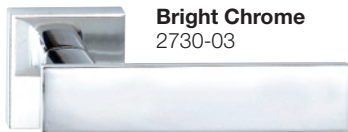

Hartland CFX
1 gang Push On/Off Resistive
Dimmer Bright Chrome
77C P1X400

Cheriton Victorian
1 gang 2 way 10AX Dolly Switch
Satin Chrome
96 S21

Example selection shown - see catalogues for full range of plate finishes and accessories.

Bright Chrome Handle/Bright Chrome Plate
2736-03

Satin Nickel Handle/Satin Nickel Plate
2730-92

Bright Chrome Handle/Bright Chrome Plate
2737-03

Satin Chrome Handle/Satin Chrome Plate
2731-96

Exclusively from

Hamilton

Hamilton Perfect Partners Luxury Door Handle Range

Bright Chrome
2730-03

Satin Chrome
2730-96

Satin Steel
2730-110

Satin Nickel
2730-92

Piano Black Handle/Bright Chrome Plate
2730-124

Bright Chrome
2736-03