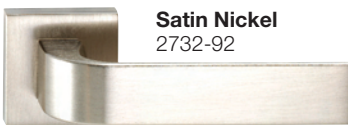

Hamilton

Hamilton Perfect Partners Luxury Door Handle Range

Bright Chrome
2730-03

Satin Chrome
2730-96

Satin Steel
2730-110

Satin Nickel
2730-92

Piano Black Handle/Bright Chrome Plate
2730-124

Bright Chrome
2736-03

Satin Chrome
2736-96

Satin Steel
2736-110

Satin Nickel
2736-92

Piano Black Handle/Bright Chrome Plate
2736-124

Bright Chrome
2732-03

Satin Chrome
2732-96

Satin Steel
2732-110

Satin Nickel
2732-92

Piano Black Handle/Bright Chrome Plate
2732-124

Bright Chrome
2735-03

Satin Chrome
2735-96

Satin Steel
2735-110

Satin Nickel
2735-92

Piano Black Handle/Bright Chrome Plate
2735-124

Bright Chrome
2737-03

Satin Chrome
2737-96

Satin Steel
2737-110

Satin Nickel
2737-92

Piano Black Handle/Bright Chrome Plate
2737-124

Bright Chrome
2731-03

Satin Chrome
2731-96

Satin Steel
2731-110

Satin Nickel
2731-92

Piano Black Handle/Bright Chrome Plate
2731-124