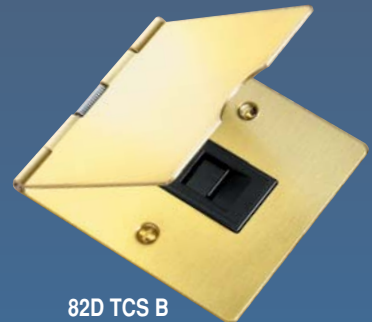

Hamilton® Sheer Floor Sockets

exclusive design...

Super Flat Plates ideal for the commercial, clinical and domestic interior.

exclusive finishes...

The finest materials and production standards are employed to produce a choice of six superb metal plate finishes.

exclusive choice...

Our extensive range of quality electrical wiring accessories offer the installer limitless choice and flexibility to fulfill every clients requirements.

85D US99 W

82D TCS B

87D US5 W

Hamilton® *fashion, finish, function and flexibility*