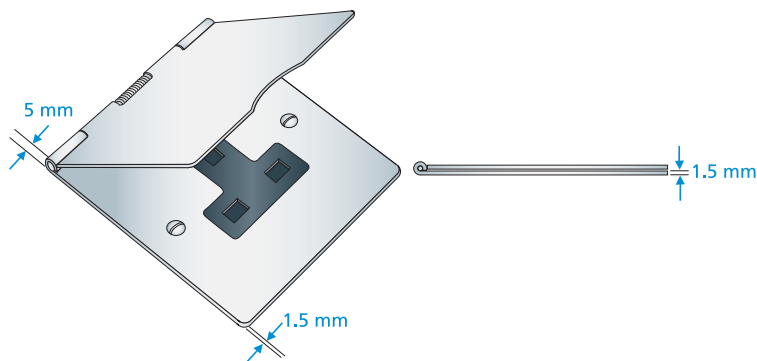

87D US5 W

Hamilton® *fashion, finish, function and flexibility*