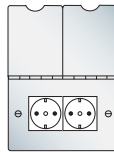

1 gang 16A German Unswitched Floor Socket

Nominal Plate Size:
86 x 96 mm
Minimum Wall Box
Depth: 35 mm
Technical Insert
Reference: **6126**
Product Code

2 gang 16A German Unswitched Floor Socket

Nominal Plate Size:
144 x 94 mm
Minimum Wall Box
Depth: 35 mm
Technical Insert
Reference: **6126**
Product Code

Plate Finish	Insert Colour	1 gang 16A German Unswitched Floor Socket	2 gang 16A German Unswitched Floor Socket
Bright Chrome 	White Plastic Black Plastic	87D 6126 W 87D 6126 B	87D 26126 W 87D 26126 B
Polished Brass 	White Plastic Black Plastic	81D 6126 W 81D 6126 B	81D 26126 W 81D 26126 B
Satin Brass 	White Plastic Black Plastic	82D 6126 W 82D 6126 B	82D 26126 W 82D 26126 B
Antique Brass 	Black Plastic	89D 6126 B	89D 26126 B
Satin Nickel 	White Plastic Black Plastic	85D 6126 W 85D 6126 B	85D 26126 W 85D 26126 B
Satin Stainless 	White Plastic Black Plastic	84D 6126 W 84D 6126 B	84D 26126 W 84D 26126 B